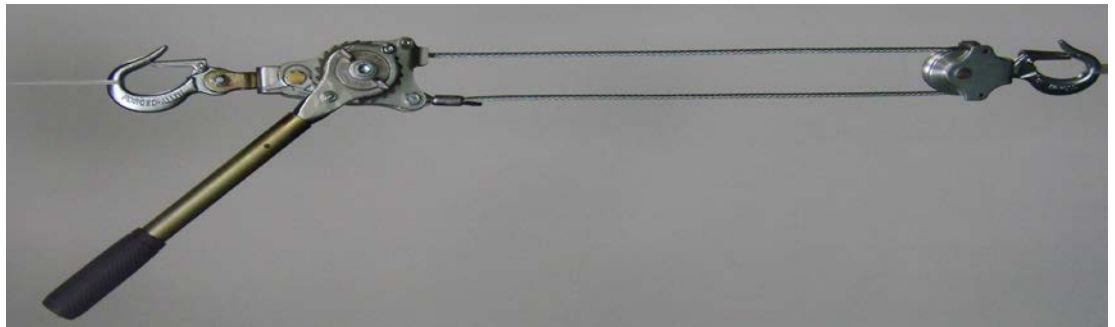

P-2000

(Wire Rope model)

1.5m pull (Double)

Capacity	WIRE DIA	Min. L	Max. L	LEVER L	Weight
20KN (2 TON)	5 m/m	460mm	1870mm	430mm	4.1kg